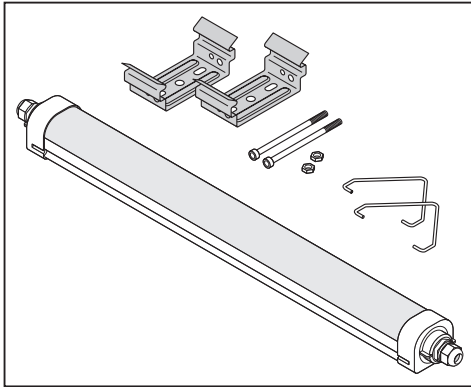

n	B10	B16	C10	C16	Nx
DP COMP V 600	68	109	90	145	N/A
DP COMP TH V 1200	31	50	42	67	80
DP COMP TH V 1500 (50W)	20	33	27	44	51
DP COMP TH V 1500 (62W)	16	26	22	35	42